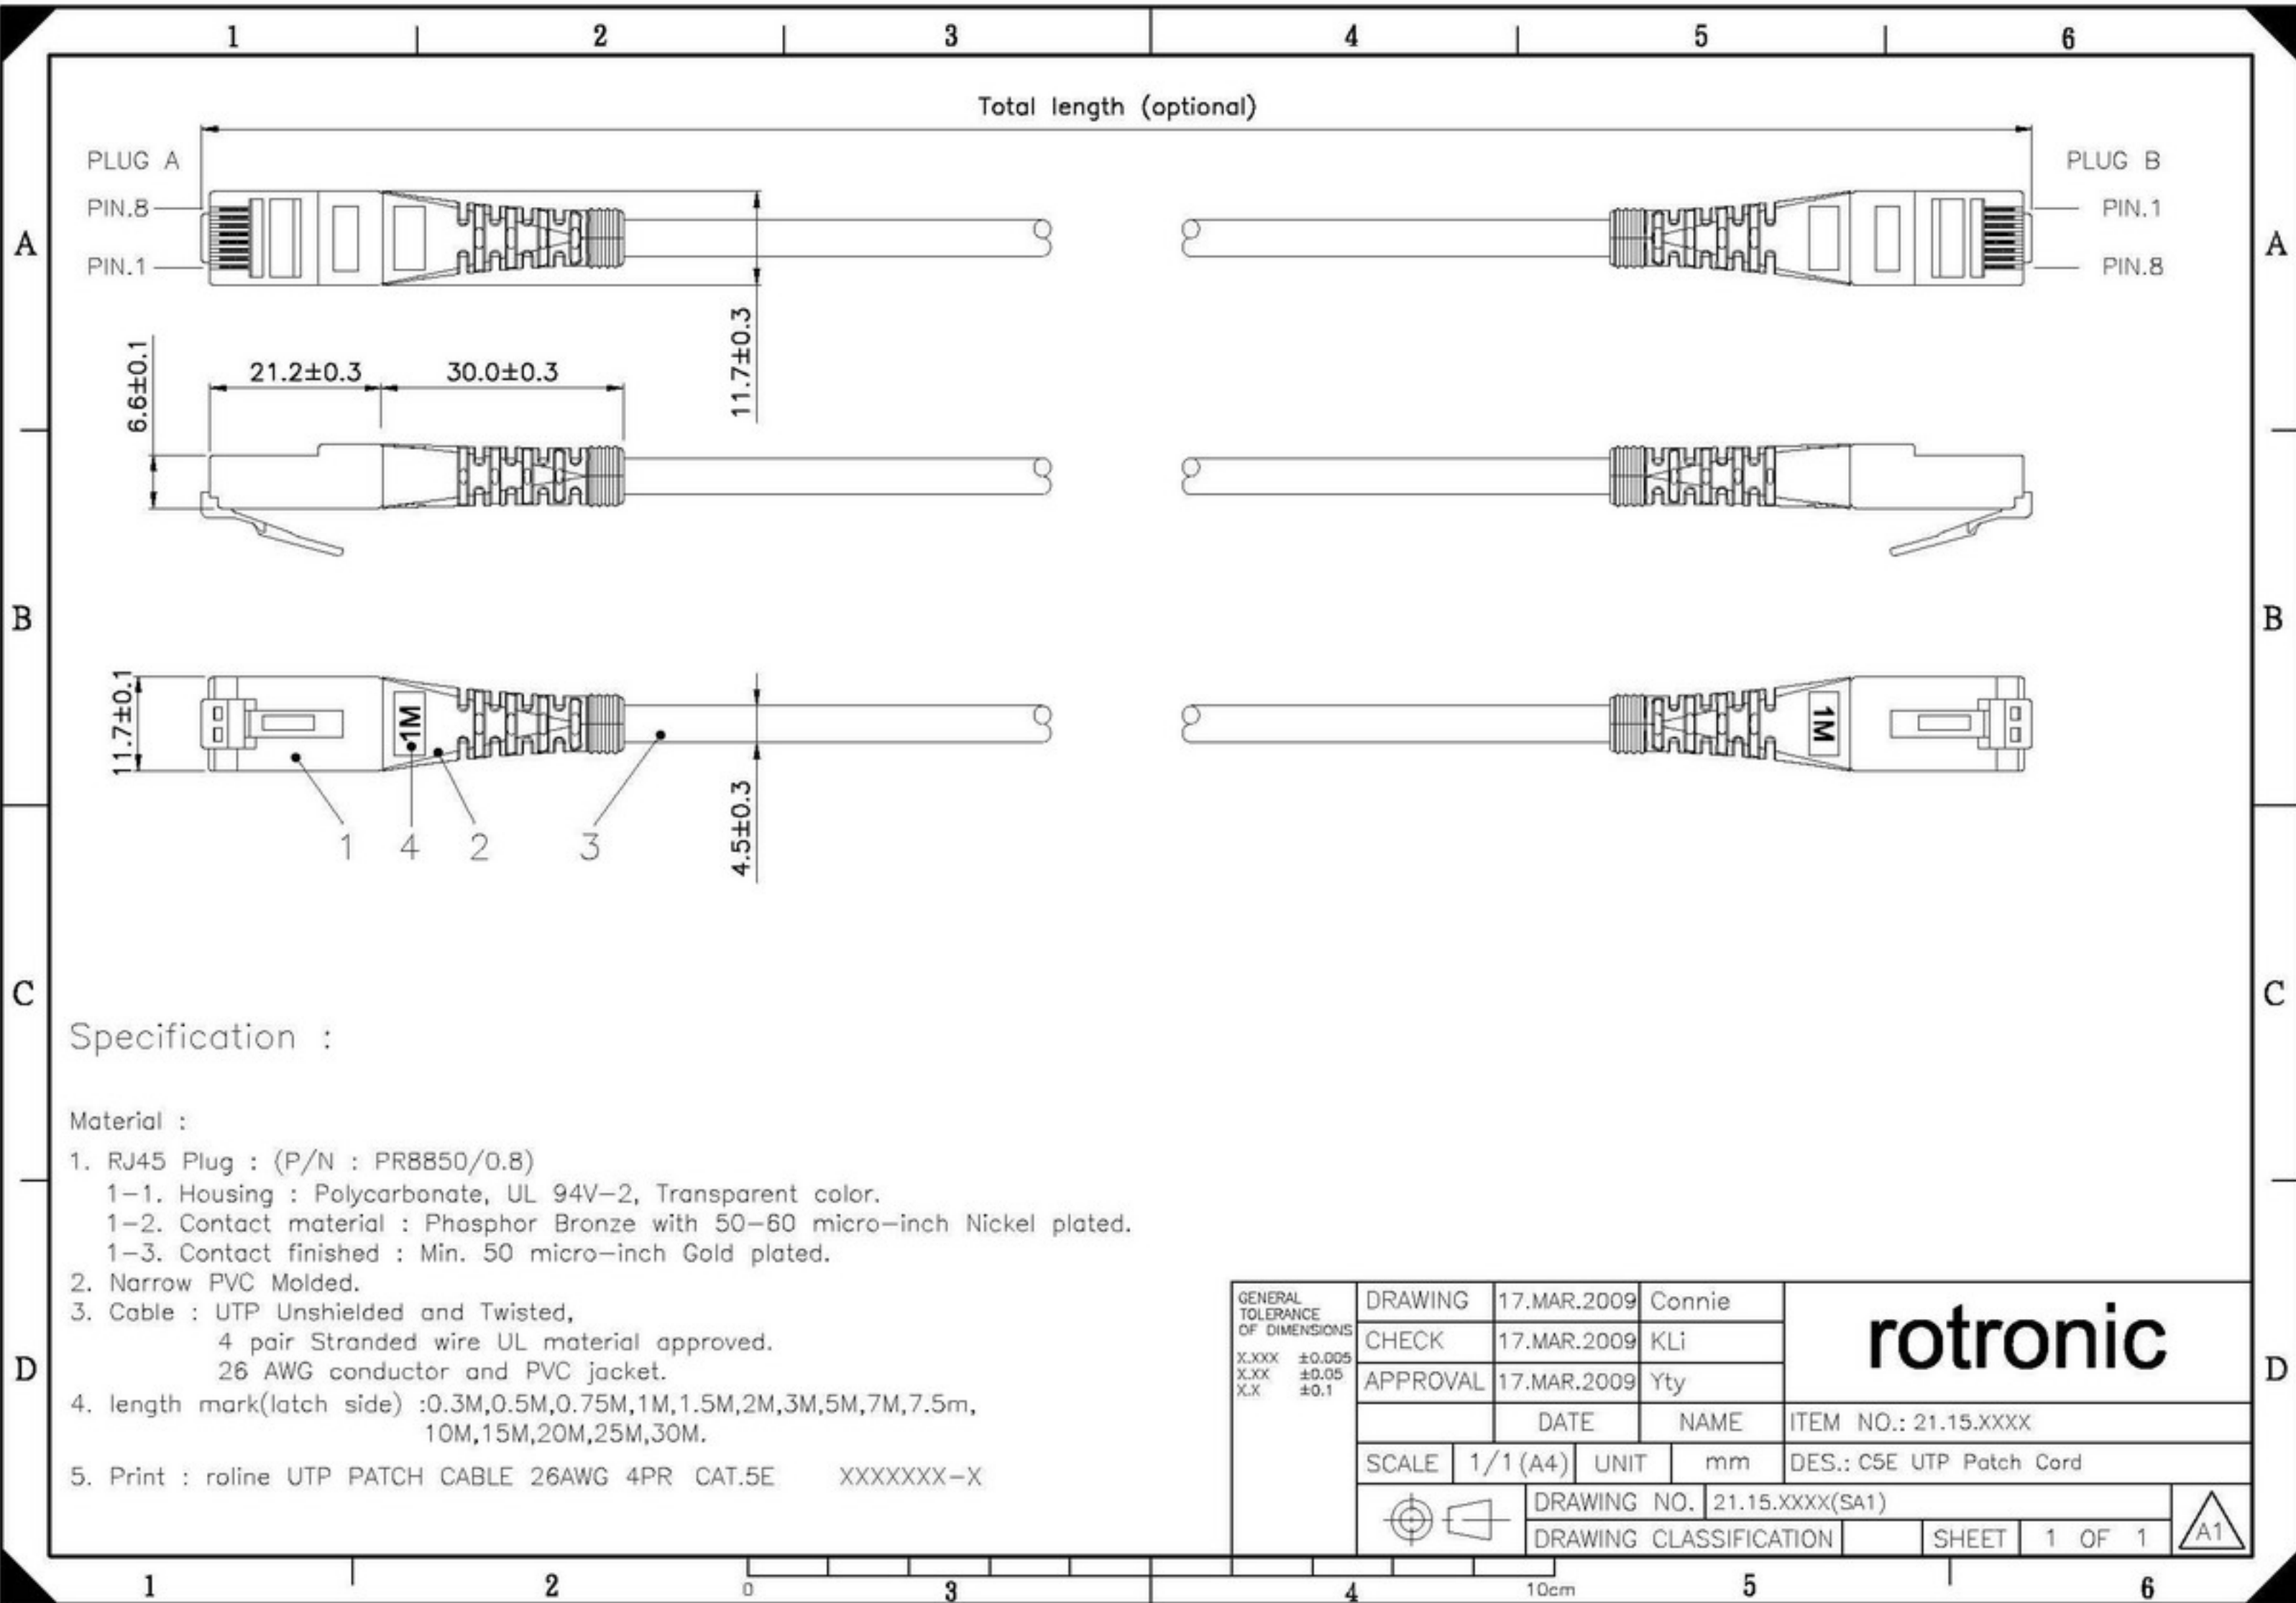

Datenblatt - Fiche technique - Data sheet

**21.15.0523**

ROLINE UTP-Patchkabel konf. Kat. 5e, grün, 0,5 m

Cordon ROLINE Cat.5e UTP confectionné, vert, 0,5 m

ROLINE UTP Patch Cord Cat.5e, green, 0.5 m

Specification :

Material :

1. RJ45 Plug : (P/N : PR8850/0.8)
  - 1-1. Housing : Polycarbonate, UL 94V-2, Transparent color.
  - 1-2. Contact material : Phosphor Bronze with 50-60 micro-inch Nickel plated.
  - 1-3. Contact finished : Min. 50 micro-inch Gold plated.
2. Narrow PVC Molded.
3. Cable : UTP Unshielded and Twisted,
  - 4 pair Stranded wire UL material approved.
  - 26 AWG conductor and PVC jacket.
4. length mark(latch side) :0.3M,0.5M,0.75M,1M,1.5M,2M,3M,5M,7M,7.5m, 10M,15M,20M,25M,30M.
5. Print : roline UTP PATCH CABLE 26AWG 4PR CAT.5E XXXXXX-X

GENERAL TOLERANCE OF DIMENSIONS X.XXX ±0.005 X.XX ±0.05 X.X ±0.1	DRAWING	17.MAR.2009	Connie	<b>rotronic</b>
	CHECK	17.MAR.2009	KLi	
	APPROVAL	17.MAR.2009	Yty	
		DATE	NAME	ITEM NO.: 21.15.XXXX
	SCALE 1/1 (A4)	UNIT mm	DES.: C5E UTP Patch Cord	
	DRAWING NO. 21.15.XXXX(SA1)		SHEET 1 OF 1	
	DRAWING CLASSIFICATION			